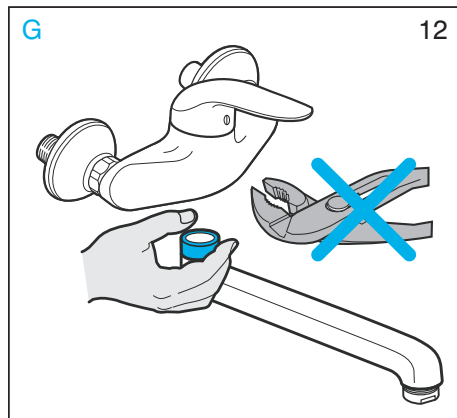

Výrobek je vhodný pro styk s pitnou vodou a pro styk s teplou vodou v souladu s platnou legislativou.

The product is suitable for contact with drinking water as well as for contact with warm water in compliance with valid legislation.