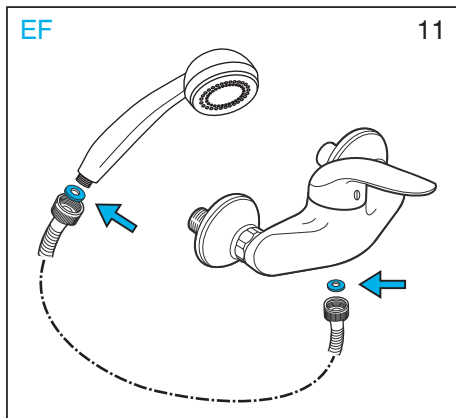

Výrobek je vhodný pro styk s pitnou vodou a pro styk s teplou vodou v souladu s platnou legislativou.

The product is suitable for contact with drinking water as well as for contact with warm water in compliance with valid legislation.